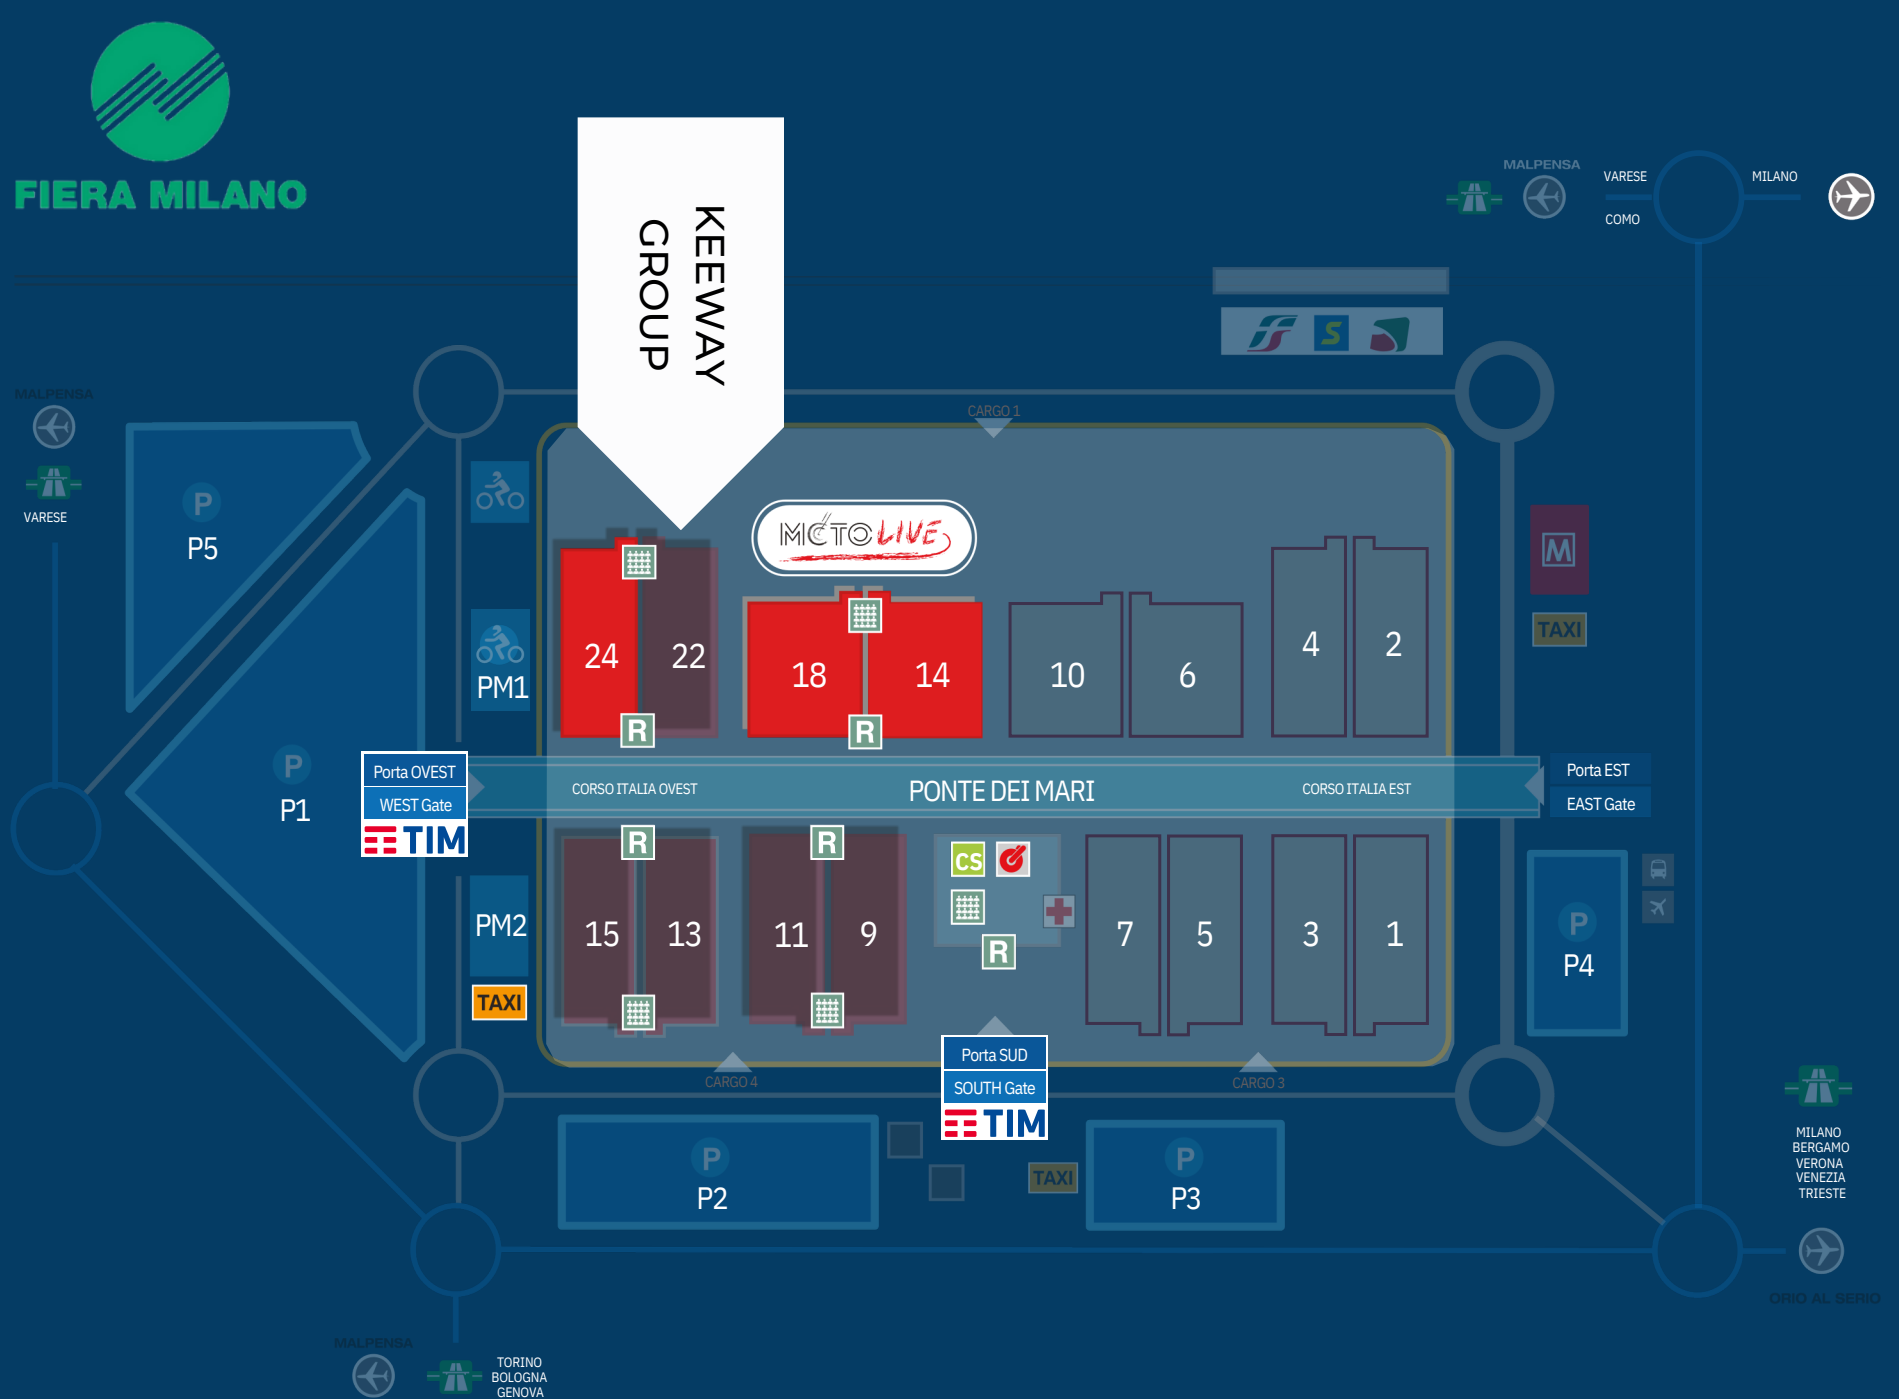

Morbidelli, Keeway, Benda & EZI

Hall 22, Booth L48

PUBLIC

Thursday 7th November 2024 9:30 - 18:30

Friday 8th November 2024 9:30 - 18:30

Saturday 9th November 2024 9:30 - 18:30

Sunday 10th November 2024 9:30 - 18:30